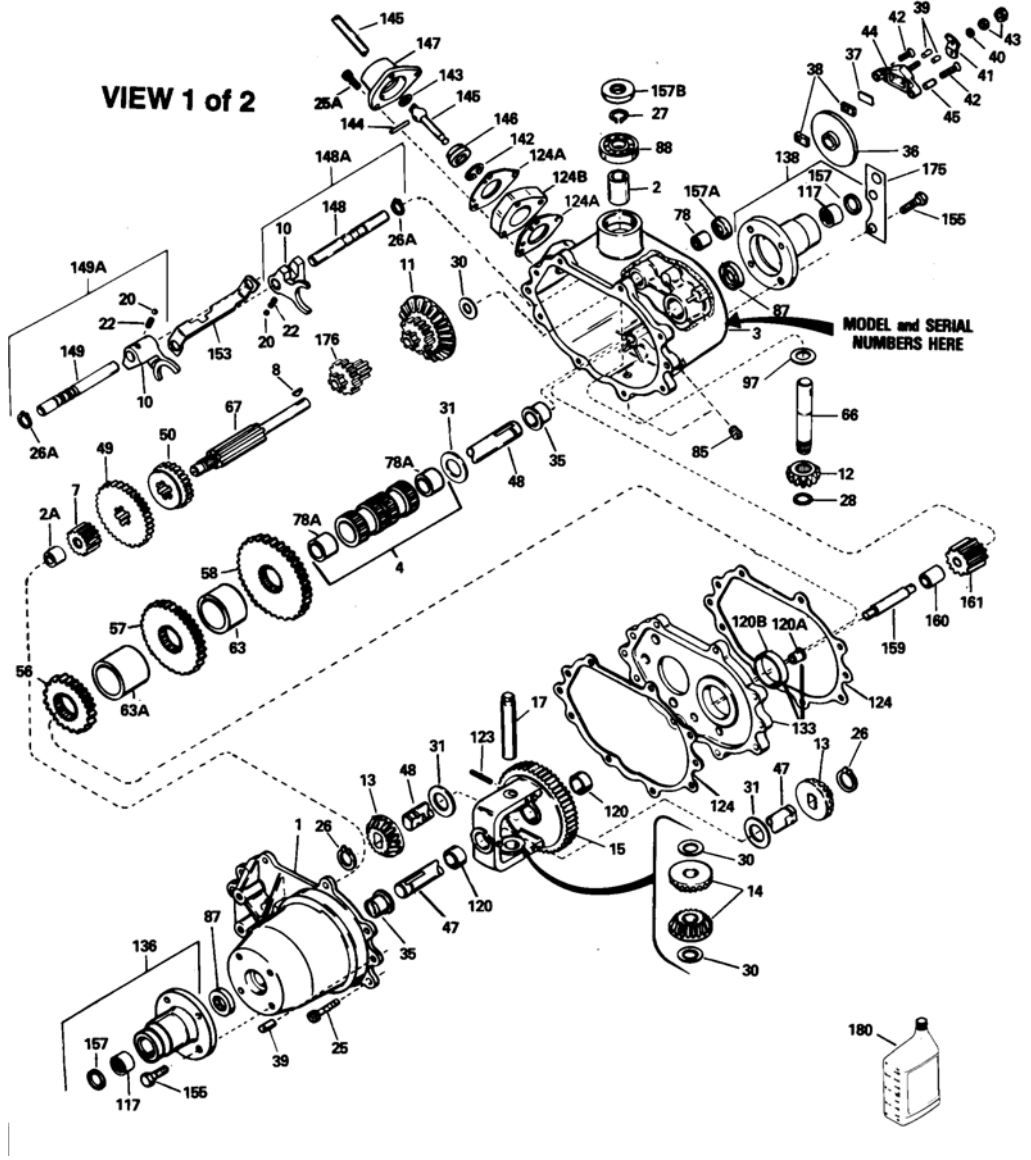

## Part List

p601.2\_pg1 601-601-018 / Transaxle pg1

REF #	ITEM #	DESCRIPTION	QTY	REMARK
1	772042	Transaxle Cover		
2	780061	Bronze Bearing		
2A	780063	Needle Bearing		
3	770063	Transaxle Case (Incl. 2, 35 & 78)		
4	786080	Countershaft Sleeve (Incl. 2 of 78A)		
7	778150	Spur Gear (11 teeth)		
8	792045	Woodruff Key		
10	784004	Shift Fork		
11	778148A	Bevel Gear (42 & 16 teeth) (Incl. 176)		
12	778149	Input Pinion		
13	778067	Bevel Gear		
14	778068	Bevel Pinion		
15	778175	Differential Gear (Incl. 2 of 120)		
17	786034	Drive Pin		
20	792004	Steel Ball		
22	792003	Spring		
25	792036	Screw, 1/4-20 x 1-1/4"		
25A	792007	Screw, 1/4-20 x 3/4"		
26	788038	Snap Ring		
26A	792017	Snap Ring		
27	792035	Retainer Ring		
28	788040	Retainer Ring		
30	780065	Thrust Washer		
31	780001	Thrust Washer		
35	780059	Bronze Bearing		
36	790009	Brake Disk		
37	790007	Brake Pad Plate		
38	799021	Brake Pad (pkg of 2)		
39	786026	Dowel Pin		
40	792076A	Flat washer		
41	790004	Brake Lever		
42	792073A	Screw, 1/4-20 x 1-1/4"		
42A	792085A	Screw, 1/4-20 x 2-1/4"		
43	792075	Locknut		
44	790025	Brake Pad Holder		
45	786066	Spacer		
47	774221	Axle (9-15/64" long)		
48	774220	Axle (17-55/64" long)		
49	778059	Shifting Gear (1st & Rev.)		
50	778058	Shifting Gear (2nd & 3rd)		
56	778142	Countershaft Gear (25 teeth)		
57	778141	Countershaft Gear (34 teeth)		
58	778140	Countershaft Drive Gear (39 teeth)		
63	786079	Spacer (.861" long)		
63A	786078	Spacer (1.227" long)		
66	776200	Input Shaft		
67	776138	Shifter & Brake Shaft		
78	780086A	Needle Bearing		
78A	780066	Bronze Bearing		
85	792039	Pipe Plug, 1/8"		
87	788009	Oil Seal		
88	780093	Ball Bearing		
97	780072	Thrust Washer		
117	780140	Needle Bearing		
120	780064	Bronze Bearing		
120A	780060	Bronze Bearing		
120B	780062	Bronze Bearing		